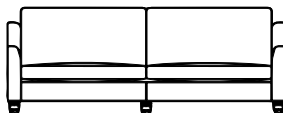

HOXTON &
FINSBURY

DURESTA

HOXTON & FINSBURY

Image: Hoxton Large scatter back sofa in Pimlico Mink, with large scatters in Water Iris Peacock/Copper and Pimlico Nutmeg. Small scatters in Pimlico Mink with Marble Braid Charcoal. Chair in Pimlico Mink, with small scatter in Pimlico Nutmeg with Marble Braid Charcoal. Wooden feet shown in Umber finish.

LARGE SOFA
Scatter Back
89H x 209W x 107D cm

LARGE SOFA
Classic Back
89H x 209W x 107D cm

MEDIUM SOFA
Scatter Back
89H x 172W x 107D cm

MEDIUM SOFA
Classic Back
89H x 172W x 107D cm

CHAIR
89H x 88W x 107D cm

STOOL
49H x 76W x 62D cm

STANDARD SPECIFICATIONS

- . Hardwood frame, glued, screwed and dowelled
- . Serpentine sprung seat and serpentine sprung back
- . Seat filling – Fibre
- . Back filling – Duck feather
- . Scatter filling – Duck feather
- . Legs – Hoxton features turned front legs
Finsbury features square tapered front legs
- . Wood finish – Umber
- . Scatters - Large scatter back sofa: 5 large;
Medium scatter back sofa: 4 large;
Standard back & chairs: no scatters