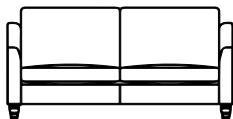

HOXTON &
FINSBURY

DURESTA

HOXTON & FINSBURY

Image: Hoxton Large scatter back sofa in Pimlico Mink, with large scatters in Water Iris Peacock/Copper and Pimlico Nutmeg. Small scatters in Pimlico Mink with Marble Braid Charcoal. Chair in Pimlico Mink, with small scatter in Pimlico Nutmeg with Marble Braid Charcoal. Wooden feet shown in Umber finish.

LARGE SOFA
Scatter Back
89H x 209W x 107D cm

LARGE SOFA
Classic Back
89H x 209W x 107D cm

MEDIUM SOFA
Scatter Back
89H x 172W x 107D cm

MEDIUM SOFA
Classic Back
89H x 172W x 107D cm

CHAIR
89H x 88W x 107D cm

STOOL
49H x 76W x 62D cm

STANDARD SPECIFICATIONS

- . Hardwood frame, glued, screwed and dowelled
- . Serpentine sprung seat and serpentine sprung back
- . Seat filling – Fibre
- . Back filling – Duck feather
- . Scatter filling – Duck feather
- . Legs – Hoxton features turned front legs
Finsbury features square tapered front legs
- . Wood finish – Umber
- . Scatters - Large scatter back sofa: 5 large;
Medium scatter back sofa: 4 large;
Standard back & chairs: no scatters